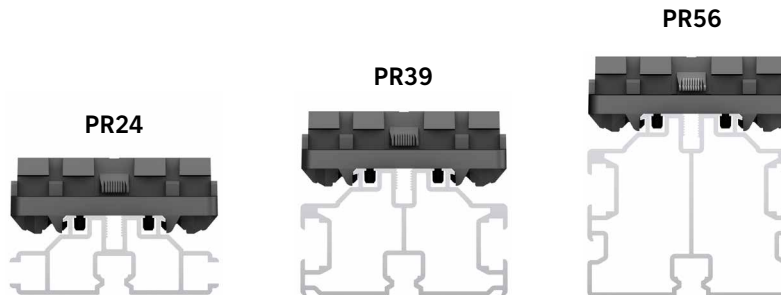

Height adjustment ranges for Grad decking

Top Lift Pedestal	Top Lift min	Top Lift max	Adjustment ranges for Pedestal + Boosters + Stabilisers																	
			56 mm	100 mm	101 mm	145 mm	146 mm	190 mm	191 mm	199 mm	200 mm	235 mm	236 mm	249 mm	250 mm	280 mm	281 mm	316 mm	317 mm	325 mm
Up+ Boosters Quantity (per pair)	0		1		2		3		4		5		6		7		8		9	
Top+ Stabilisers Quantity (per unit)	0						2		2		3		3		4					

PR24	Pedestals and acc.+ Rail : 24 mm Clip base : 6 mm	65 mm	85 mm	Not compatible																	
	+ 21-mm-board	86 mm	106 mm																		
PR39	Pedestals and acc.+ Rail : 39 mm Clip base : 6 mm	80 mm	100 mm	101 mm	145 mm	146 mm	190 mm	191 mm	235 mm	236 mm	244 mm	245 mm	280 mm	281 mm	294 mm	295 mm	325 mm	326 mm	361 mm	362 mm	370 mm
	+ 21-mm-board	101 mm	121 mm	122 mm	166 mm	167 mm	211 mm	212 mm	256 mm	257 mm	265 mm	266 mm	301 mm	302 mm	315 mm	316 mm	346 mm	347 mm	382 mm	383 mm	391 mm
PR56	Pedestals and acc.+ Rail : 56 mm Clip base : 6 mm	97 mm	117 mm	118 mm	162 mm	163 mm	207 mm	208 mm	252 mm	253 mm	261 mm	262 mm	297 mm	298 mm	311 mm	312 mm	342 mm	343 mm	378 mm	379 mm	387 mm
	+ 21-mm-board	118 mm	138 mm	139 mm	183 mm	184 mm	228 mm	229 mm	273 mm	274 mm	282 mm	283 mm	318 mm	319 mm	332 mm	333 mm	363 mm	364 mm	399 mm	400 mm	408 mm

Pedestal base min. height	35 mm
Pedestal base max. height	55 mm
Booster UP+ height	45 mm
PR24 height including clip base	30 mm
PR39 - height including clip base	45 mm
PR56 - height including clip base	62 mm
Board thickness*	21 mm

Mini Rails, Start Rails and Flat Rails are non-load bearing and not compatible with Grad pedestals and accessories.

This table shows heights without decking boards and heights with 21-mm decking boards.

*Other boards thicknesses are compatible.